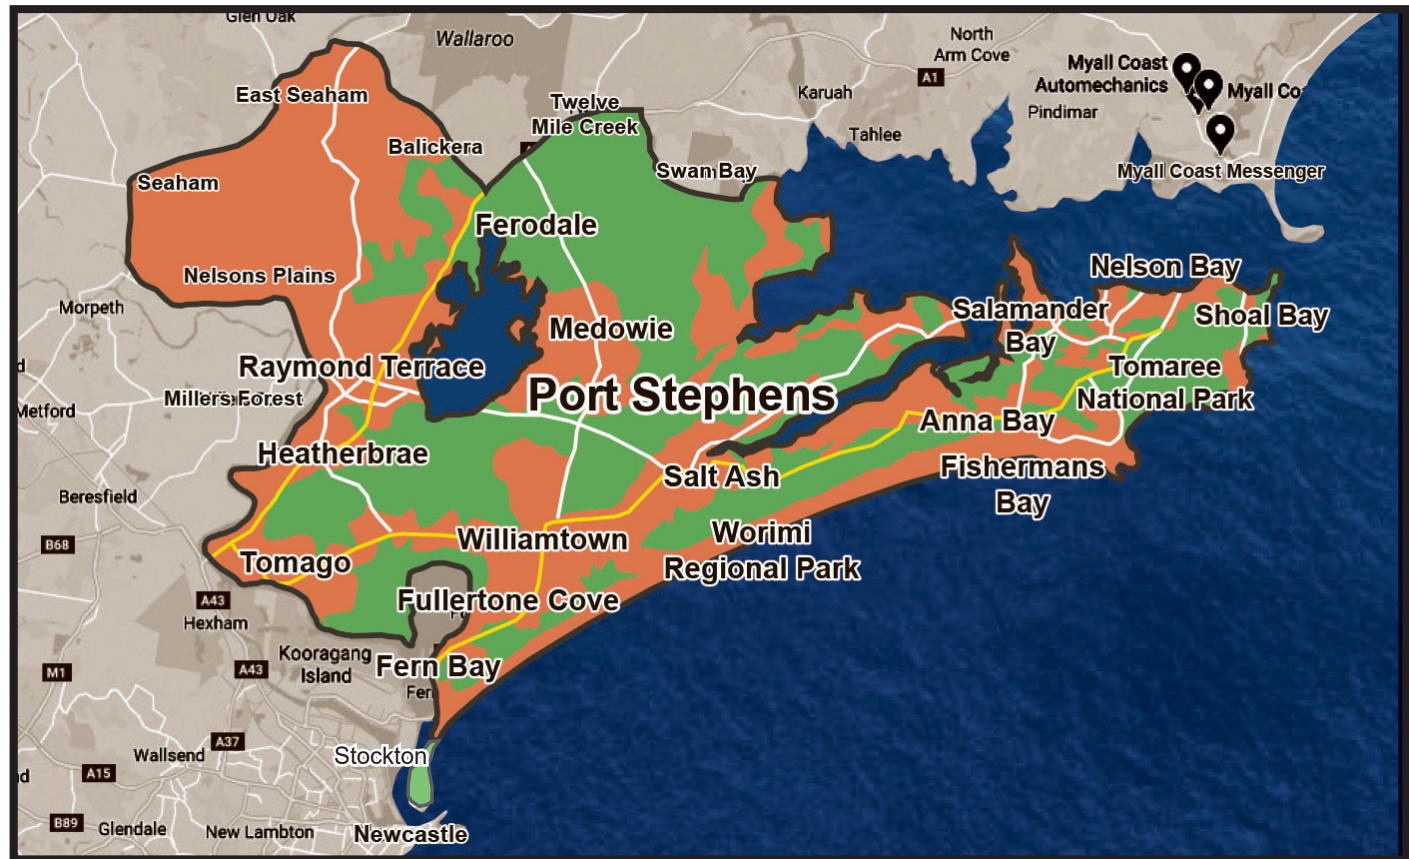

# NEWS OF THE AREA.

# COVERAGE. PORT STEPHENS.

Publication date: THURSDAYS

Frequency: Weekly

Circulation: 10,000 papers collected

Pagination: 24 - 40 pages

# COVERAGE.