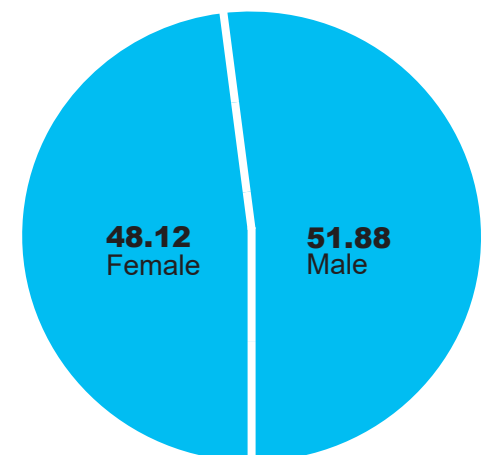

Followers **2,641**

Facebook - **Nambucca Valley News Of The Area**

Followers **1,630**

Website Age Demographics  
NewsOfTheArea.com.au

Website Visitor and Gender Demographics  
NewsOfTheArea.com.au

12mth period Jan2022 - Dec2022