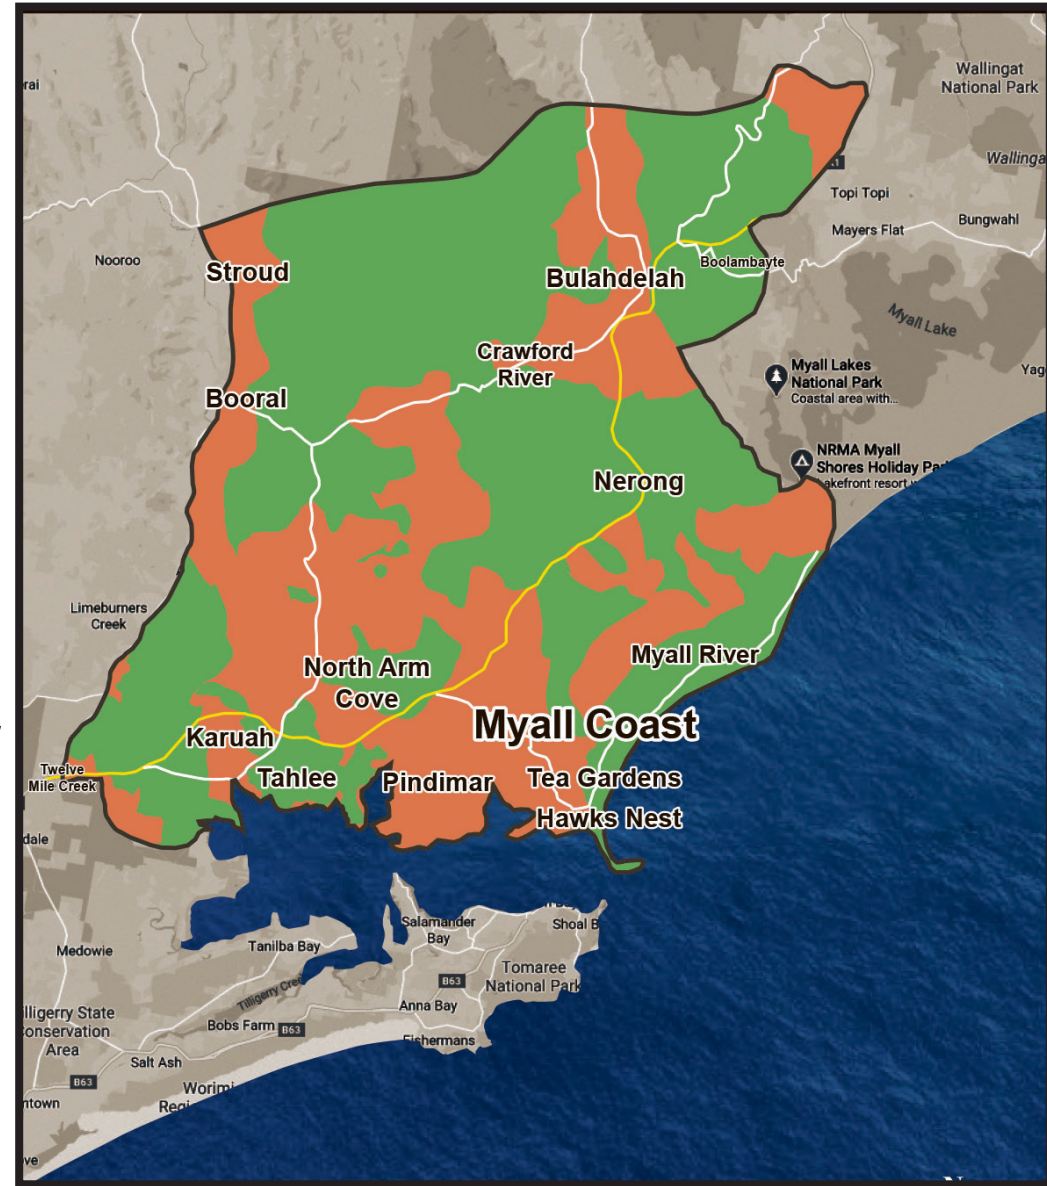

COVERAGE.

MYALL COAST.

Publication date: THURSDAYS
Circulation: 4,000 papers collected
Frequency: Weekly
Pagination: 20 - 24 pages

ads@newssofthearea.com.au

NEWS OF THE AREA.