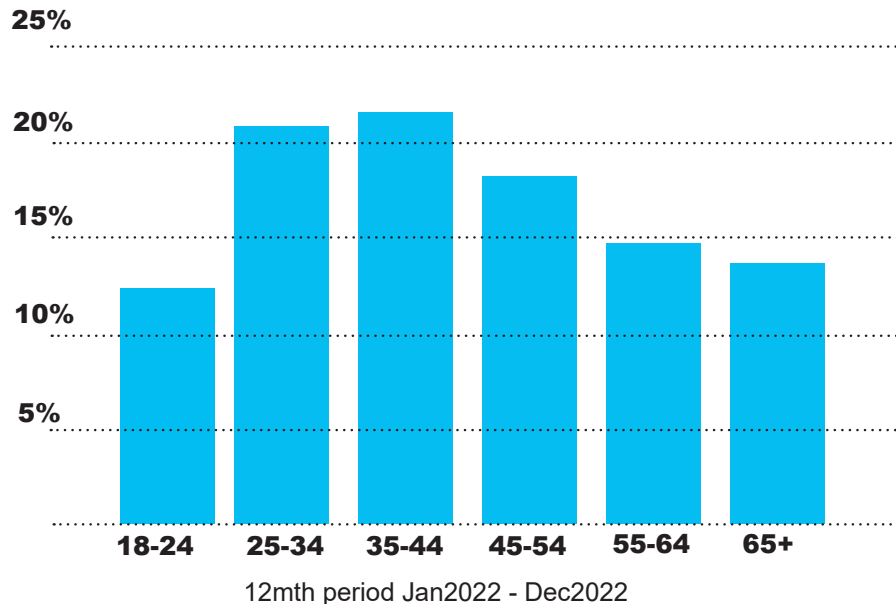

Followers **2,641**

Facebook - **Nambucca Valley News Of The Area**

Followers **1,630**

Website Age Demographics  
NewsOfTheArea.com.au

Website Visitor and Gender Demographics  
NewsOfTheArea.com.au

12mth period Jan2022 - Dec2022