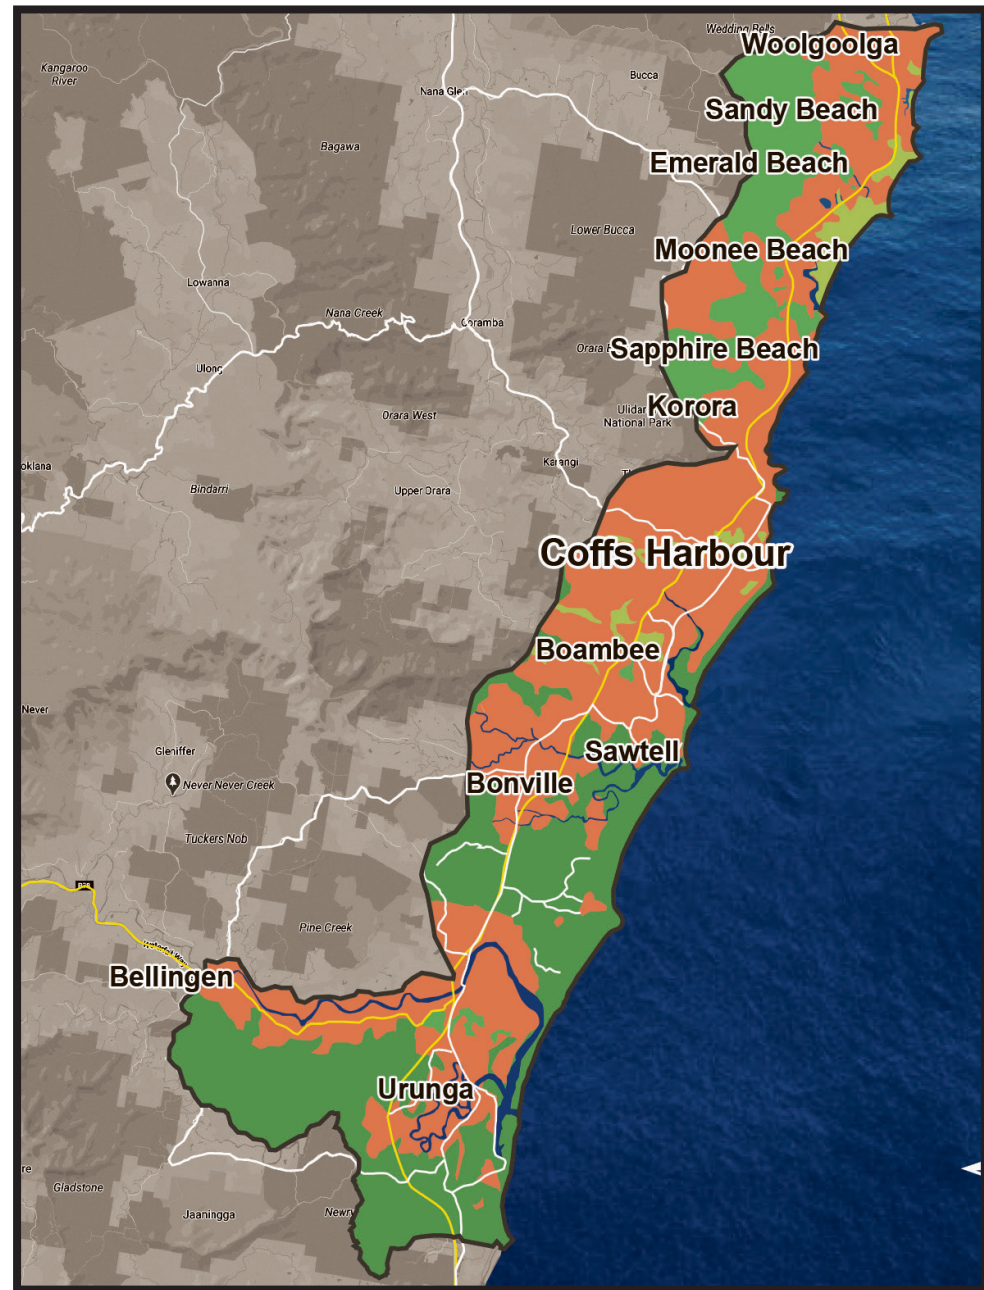

COVERAGE. COFFS COAST.

Publication date: FRIDAYS
Circulation: 15,000 papers collected
Frequency: Weekly
Pagination: 44 - 56 pages

ads@newsofthearea.com.au

NEWS OF THE AREA.