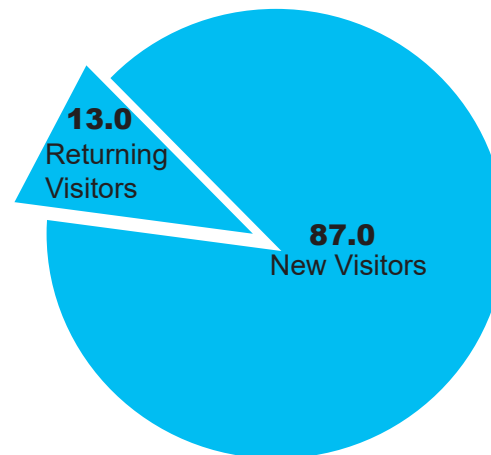

Followers **2,641**

Facebook - **Nambucca Valley News Of The Area**

Followers **1,630**

Website Age Demographics  
NewsOfTheArea.com.au

Website Visitor and Gender Demographics  
NewsOfTheArea.com.au

12mth period Jan2022 - Dec2022