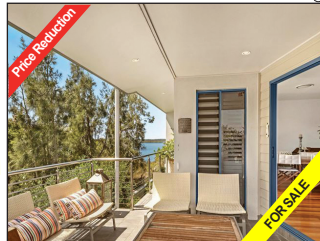

1/166A Myall St, TEA GARDENS

Call Ray White Real Estate for all your buying and selling needs

FOR SALE

4 3 2 \$740,000
43 Admiralty Avenue
TEA GARDENS

FOR SALE

3 1 3 \$565,000
179 Clarke Street
PINDIMAR

Price Reduction